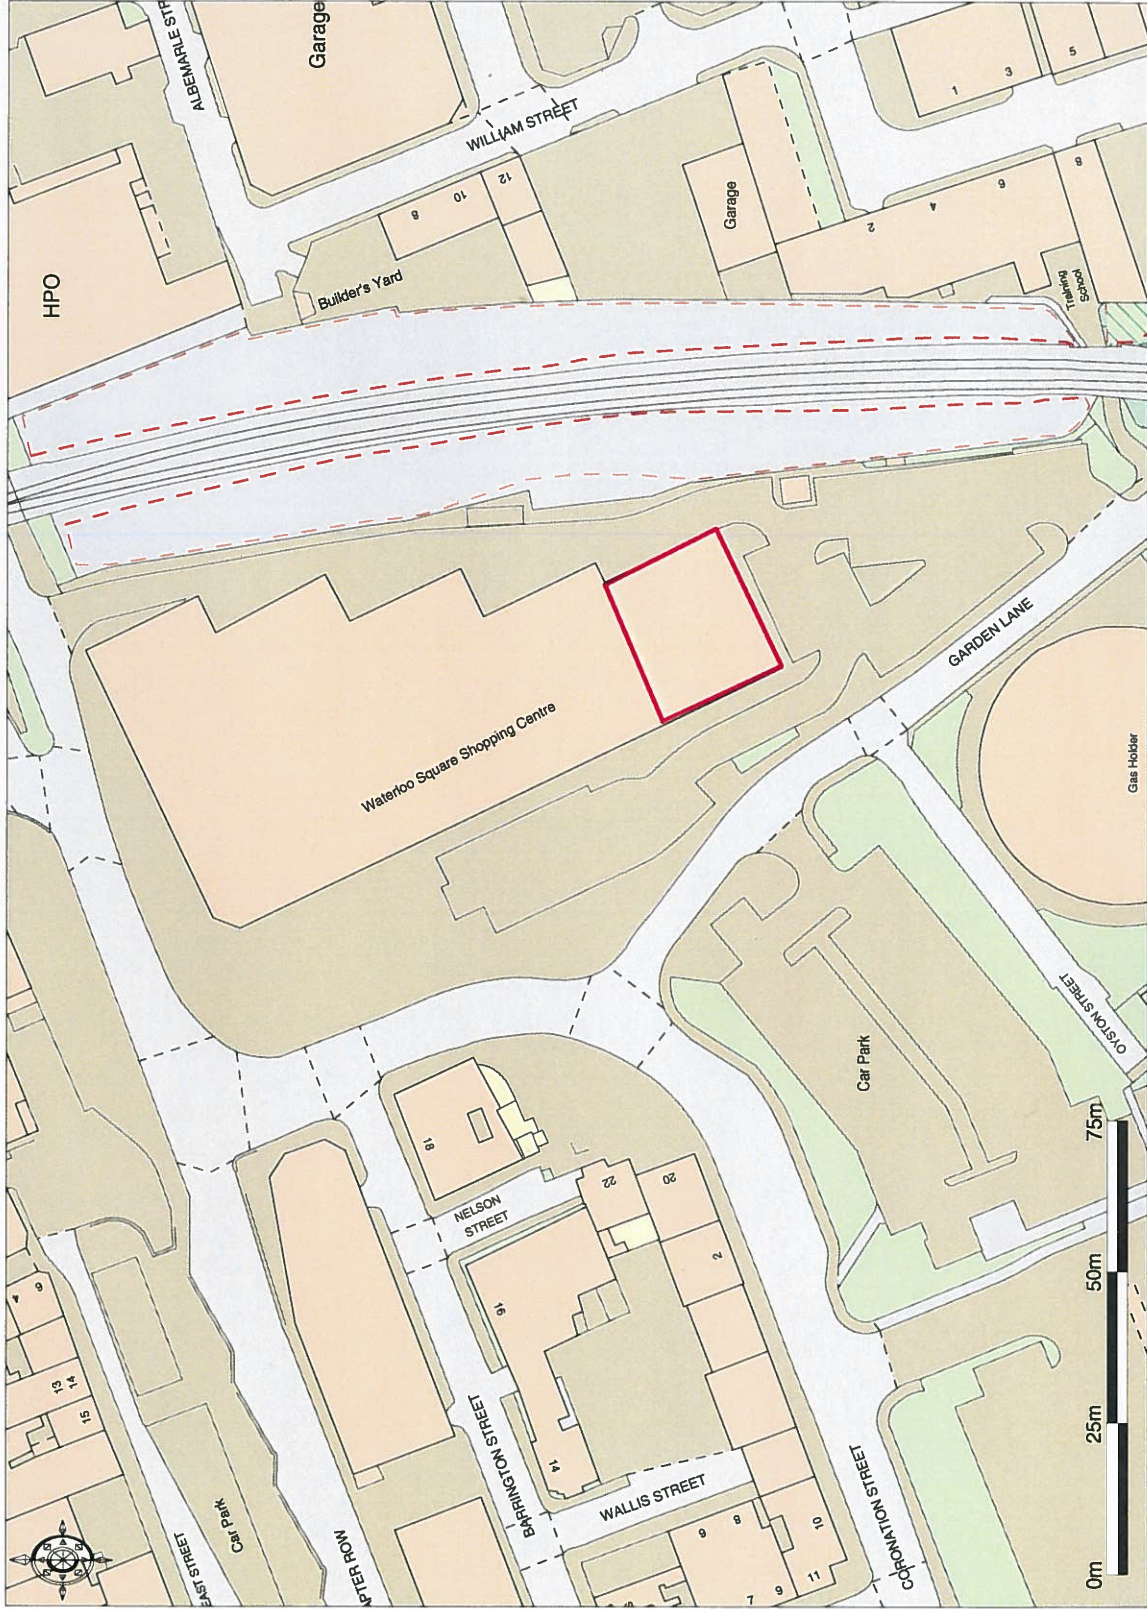

Site Location Plan: Next Plc. Unit F & G - Waterloo Square, Coronation Street, Tyne & Wear NE33 1AW

Ordnance Survey © Crown Copyright 2015. All rights reserved. Licence number 10002432. Plotted Scale - 1:1250